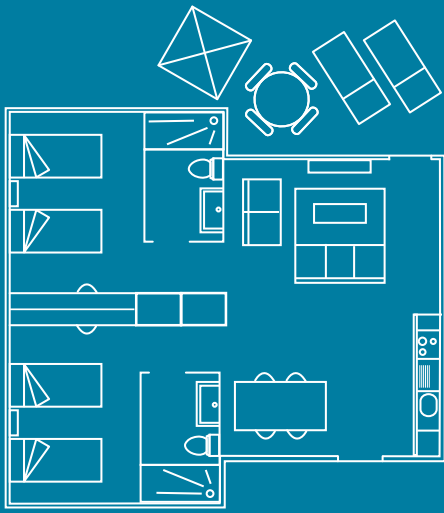

1 HAB

Mediterrània

46 m²

Inventory

Services: Parking place (unassigned), water suitable for drinking, air conditioning / heating, phone (internal calls only).

Bedroom: One room with two individual beds (90x190cm), TV plasma, en-suite Bathroom (WC and shower), wardrobe, coat hangers, sheets, blankets, safety deposit box (40x45cm), cleaning service (daily).

2 HAB | Mediterrània

64m²    

Inventory

Services: 2 parking places (unassigned), water suitable for drinking, air conditioning / heating, phone (internal calls only).

Bedroom: Two rooms with two individual beds (90x190cm), TV plasma, en-suite Bathroom (WC i shower), wardrobe, coat hangers, sheets, blankets, safety deposit box (40x45cm), cleaning service (daily).