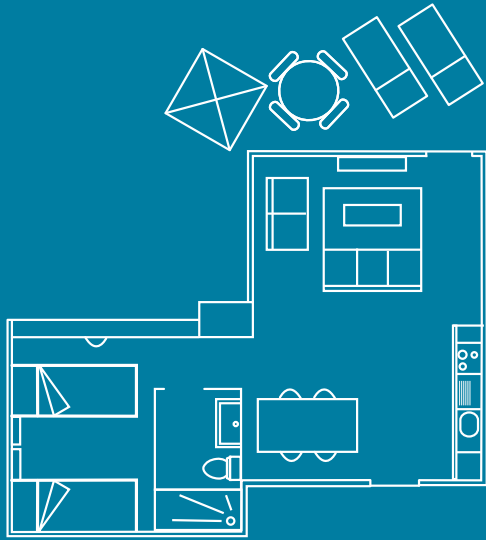

1 HAB

Mediterrània

46 m²

Inventory

Services: Parking place (unassigned), water suitable for drinking, air conditioning / heating, phone (internal calls only).

Bedroom: One room with two individual beds (90x190cm), TV plasma, en-suite Bathroom (WC and shower), wardrobe, coat hangers, sheets, blankets, safety deposit box (40x45cm), cleaning service (daily).

2 HAB | Mediterrània

64m²    

Inventory

Services: 2 parking places (unassigned), water suitable for drinking, air conditioning / heating, phone (internal calls only).

Bedroom: Two rooms with two individual beds (90x190cm), TV plasma, en-suite Bathroom (WC i shower), wardrobe, coat hangers, sheets, blankets, safety deposit box (40x45cm), cleaning service (daily).

Fist floor: Decked terrace. Ground floor: Grass.

3 HAB

Mediterrània

Inventory

81 m² 6

- Services:** 2 parking places (unassigned), water suitable for drinking, air conditioning / heating, phone (internal calls only).
- Bedroom:** Three rooms with two individual beds (90x190cm), TV plasma, en-suite Bathroom (WC i shower), wardrobe, coat hangers, sheets, blankets, safety deposit box (40x45cm), cleaning service (daily).
- Kitchen:** Ceramic hob, fridge/freezer, dishwasher, dishwasher tablets, microwave, kettle, toaster, italian coffee pot, set of pans, crockery set, washing up liquid, glassware, broom, mop, recycling bin.
- Dining room:** Plasma TV, dining table, chairs, tablecloth, access to the terrace.
- Bathroom:** Shower, bath towels, WC, hair dryer, cleaning service (daily).
- Terrace:** Table and chairs, sun loungers, clothes rack, parasol.