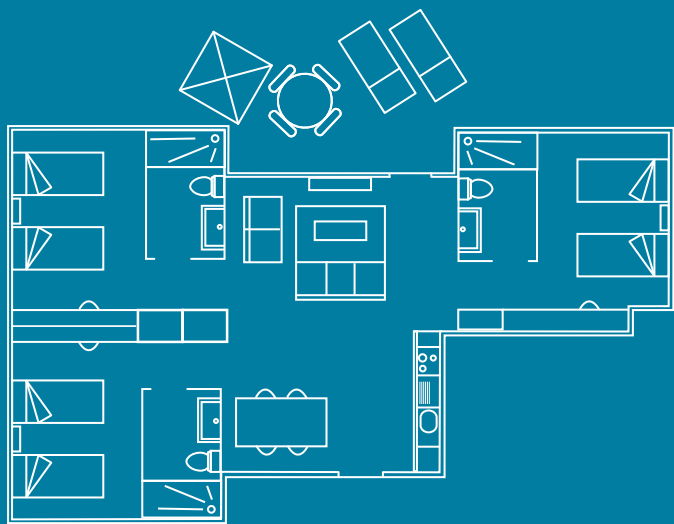

1 HAB

Mediterrània

46 m²

Inventory

Services: Parking place (unassigned), water suitable for drinking, air conditioning / heating, phone (internal calls only).

Bedroom: One room with two individual beds (90x190cm), TV plasma, en-suite Bathroom (WC and shower), wardrobe, coat hangers, sheets, blankets, safety deposit box (40x45cm), cleaning service (daily).

Fist floor: Decked terrace. Ground floor: Grass.

3 HAB

Mediterrània

Inventory

81 m² 6

- Services:** 2 parking places (unassigned), water suitable for drinking, air conditioning / heating, phone (internal calls only).
- Bedroom:** Three rooms with two individual beds (90x190cm), TV plasma, en-suite Bathroom (WC i shower), wardrobe, coat hangers, sheets, blankets, safety deposit box (40x45cm), cleaning service (daily).
- Kitchen:** Ceramic hob, fridge/freezer, dishwasher, dishwasher tablets, microwave, kettle, toaster, italian coffee pot, set of pans, crockery set, washing up liquid, glassware, broom, mop, recycling bin.
- Dining room:** Plasma TV, dining table, chairs, tablecloth, access to the terrace.
- Bathroom:** Shower, bath towels, WC, hair dryer, cleaning service (daily).
- Terrace:** Table and chairs, sun loungers, clothes rack, parasol.